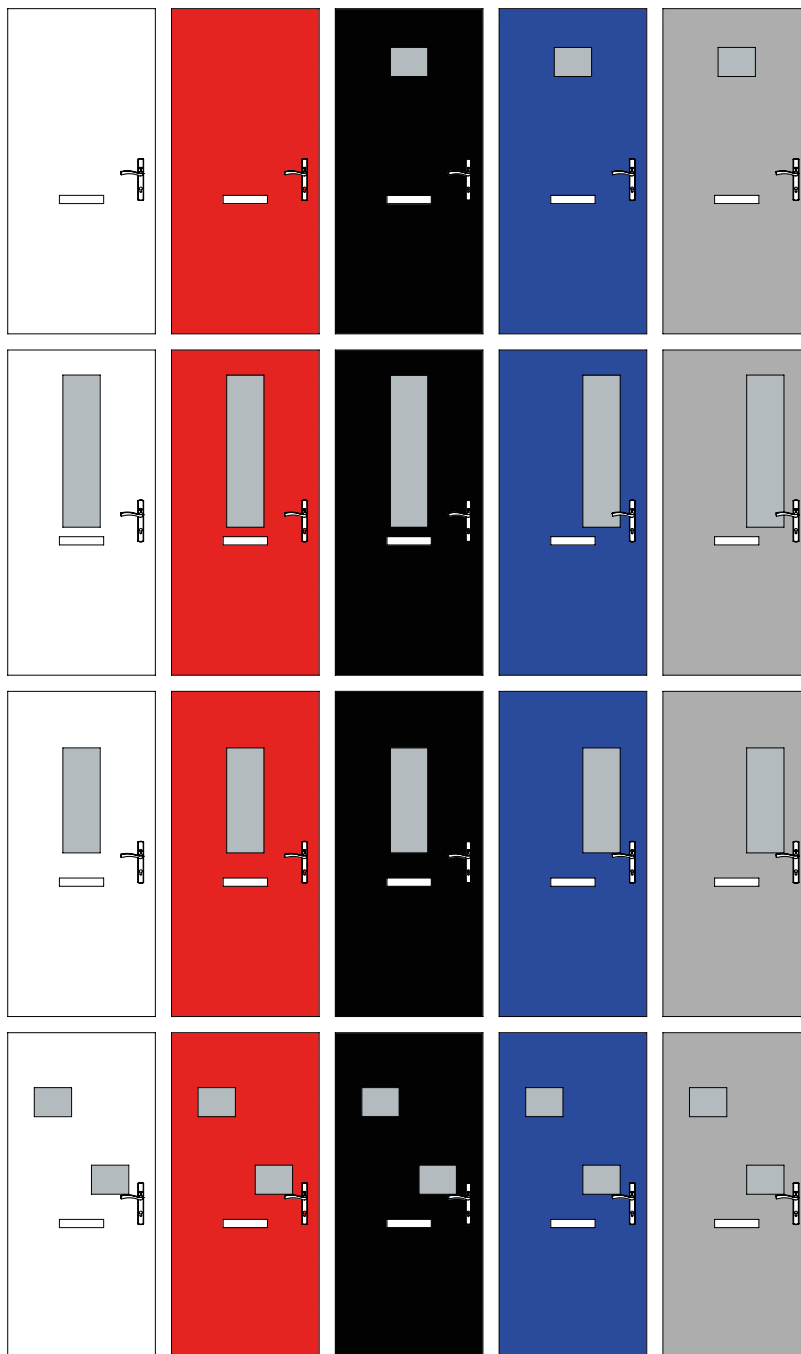

Door ranges & styles

Door frame colour:

White.

Panel door leaf styles required:

5 external colour options: White, red, black, blue and anthracite.

Internal leaf colour: White

Special note; Glazed leaf designs available end August 2020

FLUSH door leaf styles required:

Door frame colour:

White.

Panel door leaf styles required:

5 external colour options: White, red, black, blue and anthracite.

Internal leaf colour: White

Special note; Glazed leaf designs available end August 2020